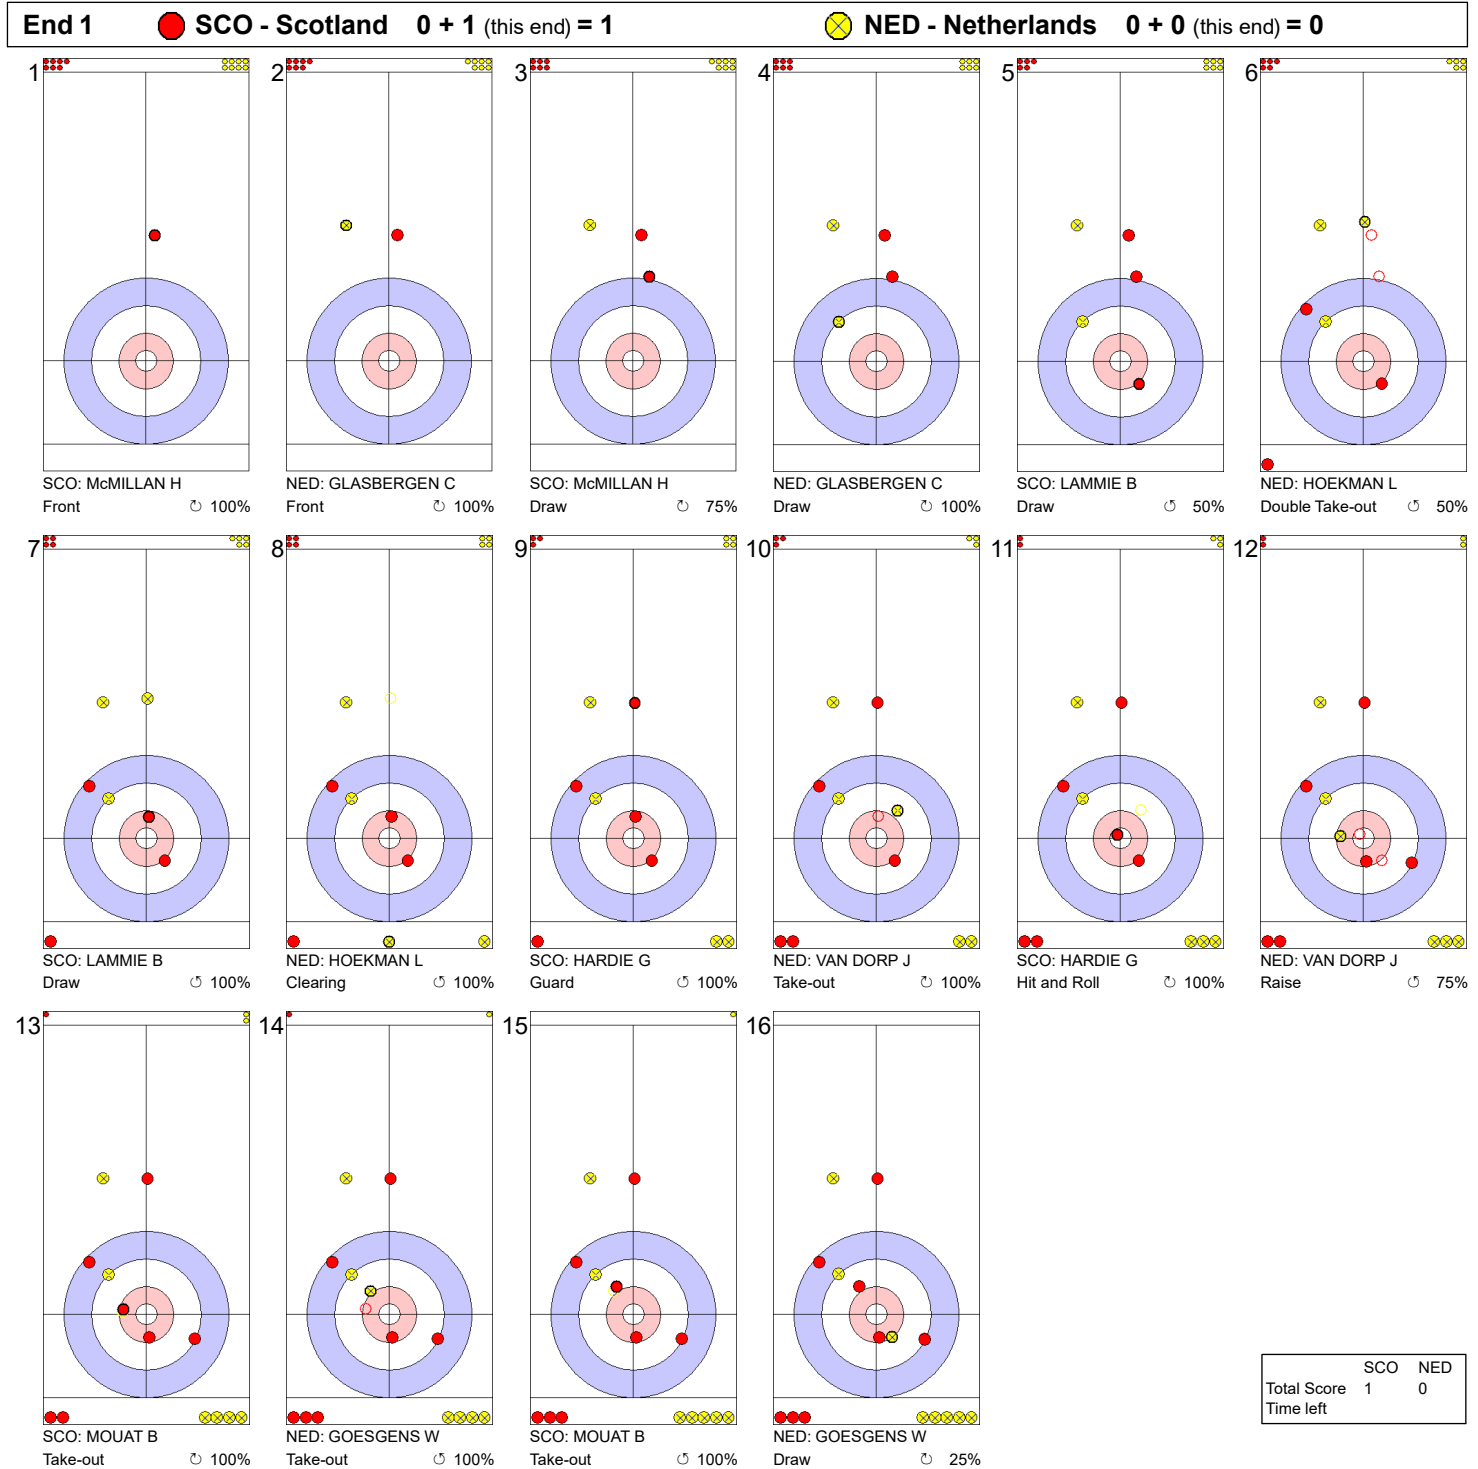

SAT 3 APR 2021
 Start Time 9:00

Round Robin Session 4 - Sheet C

Game - Shot by Shot

Legend:
 ↻ Clockwise ↺ Counter-clockwise - Not considered

SAT 3 APR 2021
 Start Time 9:00

Round Robin Session 4 - Sheet C

Game - Shot by Shot

Legend:
 ↻ Clockwise ↺ Counter-clockwise - Not considered

SAT 3 APR 2021
 Start Time 9:00

Round Robin Session 4 - Sheet C

Game - Shot by Shot

Legend:
↻ Clockwise ↺ Counter-clockwise - Not considered

Game - Shot by Shot

Legend:
 ↻ Clockwise ↺ Counter-clockwise - Not considered