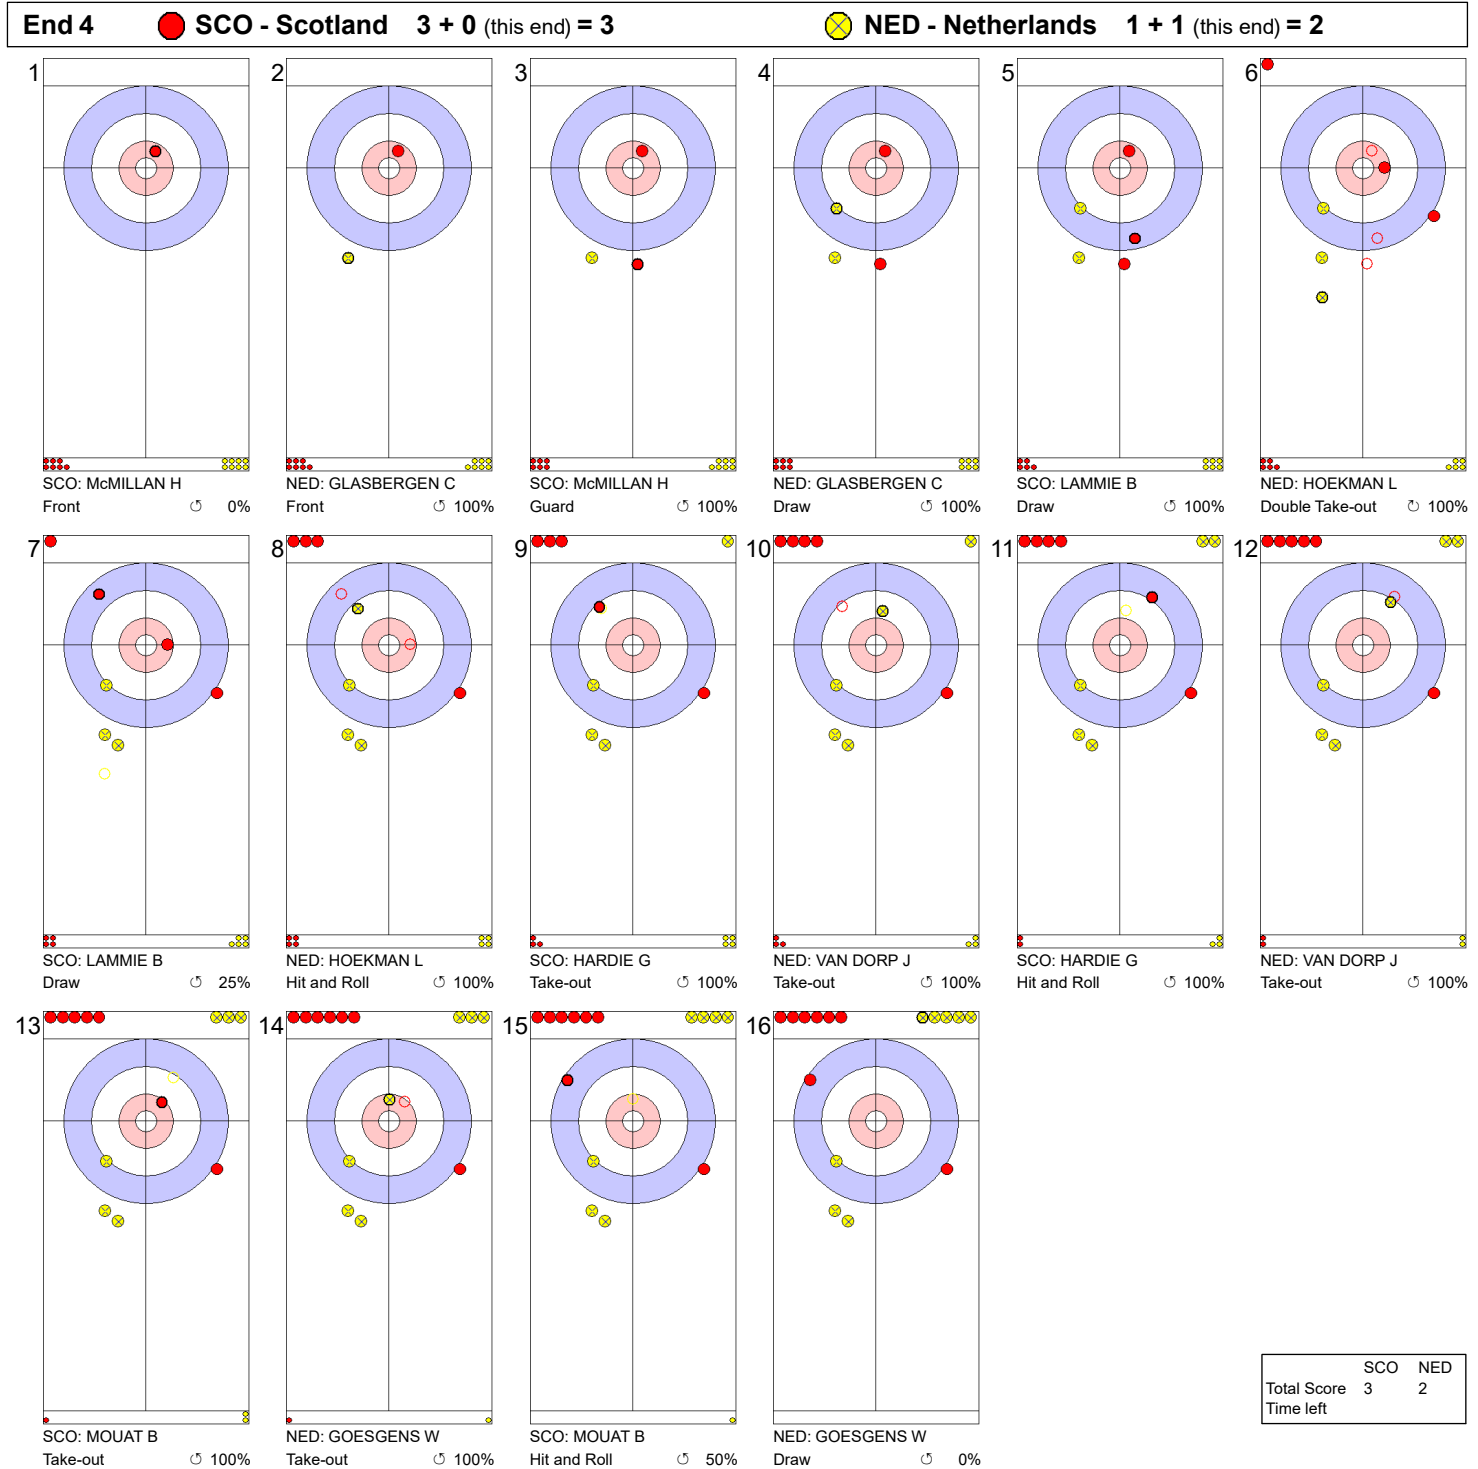

Game - Shot by Shot

Legend:
 ↻ Clockwise ↺ Counter-clockwise - Not considered

SAT 3 APR 2021
 Start Time 9:00

Round Robin Session 4 - Sheet C

Game - Shot by Shot

Legend:
↻ Clockwise ↺ Counter-clockwise - Not considered

SAT 3 APR 2021
 Start Time 9:00

Round Robin Session 4 - Sheet C

Game - Shot by Shot

Legend:
 ↻ Clockwise ↺ Counter-clockwise - Not considered

SAT 3 APR 2021
 Start Time 9:00

Round Robin Session 4 - Sheet C

Game - Shot by Shot

Legend:
 ↻ Clockwise ↺ Counter-clockwise - Not considered