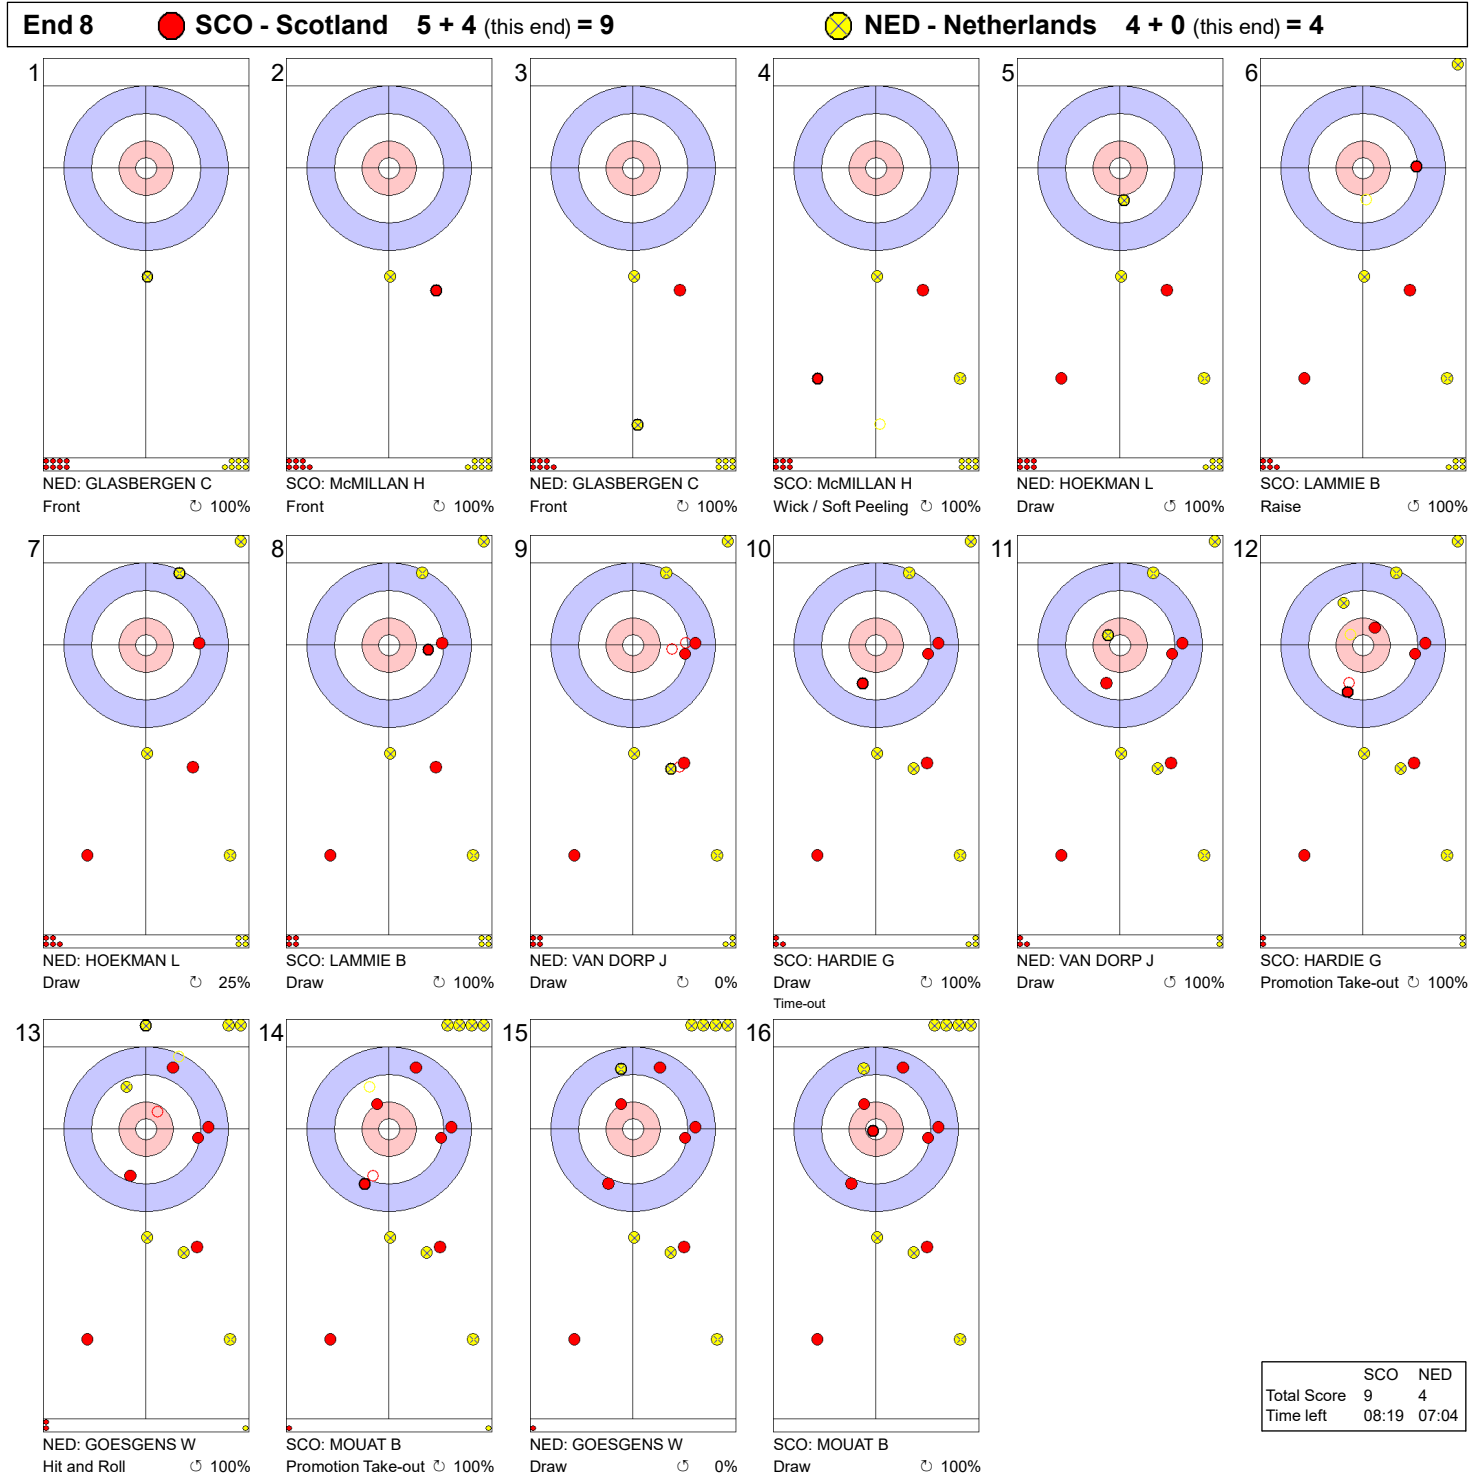

SAT 3 APR 2021
 Start Time 9:00

Round Robin Session 4 - Sheet C

Game - Shot by Shot

Legend:
 ↻ Clockwise ↺ Counter-clockwise - Not considered

SAT 3 APR 2021
 Start Time 9:00

Round Robin Session 4 - Sheet C

Game - Shot by Shot

Legend:
 ↻ Clockwise ↺ Counter-clockwise - Not considered

SAT 3 APR 2021
 Start Time 9:00

Round Robin Session 4 - Sheet C

Game - Shot by Shot

Legend:
 ↻ Clockwise ↺ Counter-clockwise - Not considered

Game - Shot by Shot

Legend:
 ↻ Clockwise ↺ Counter-clockwise - Not considered