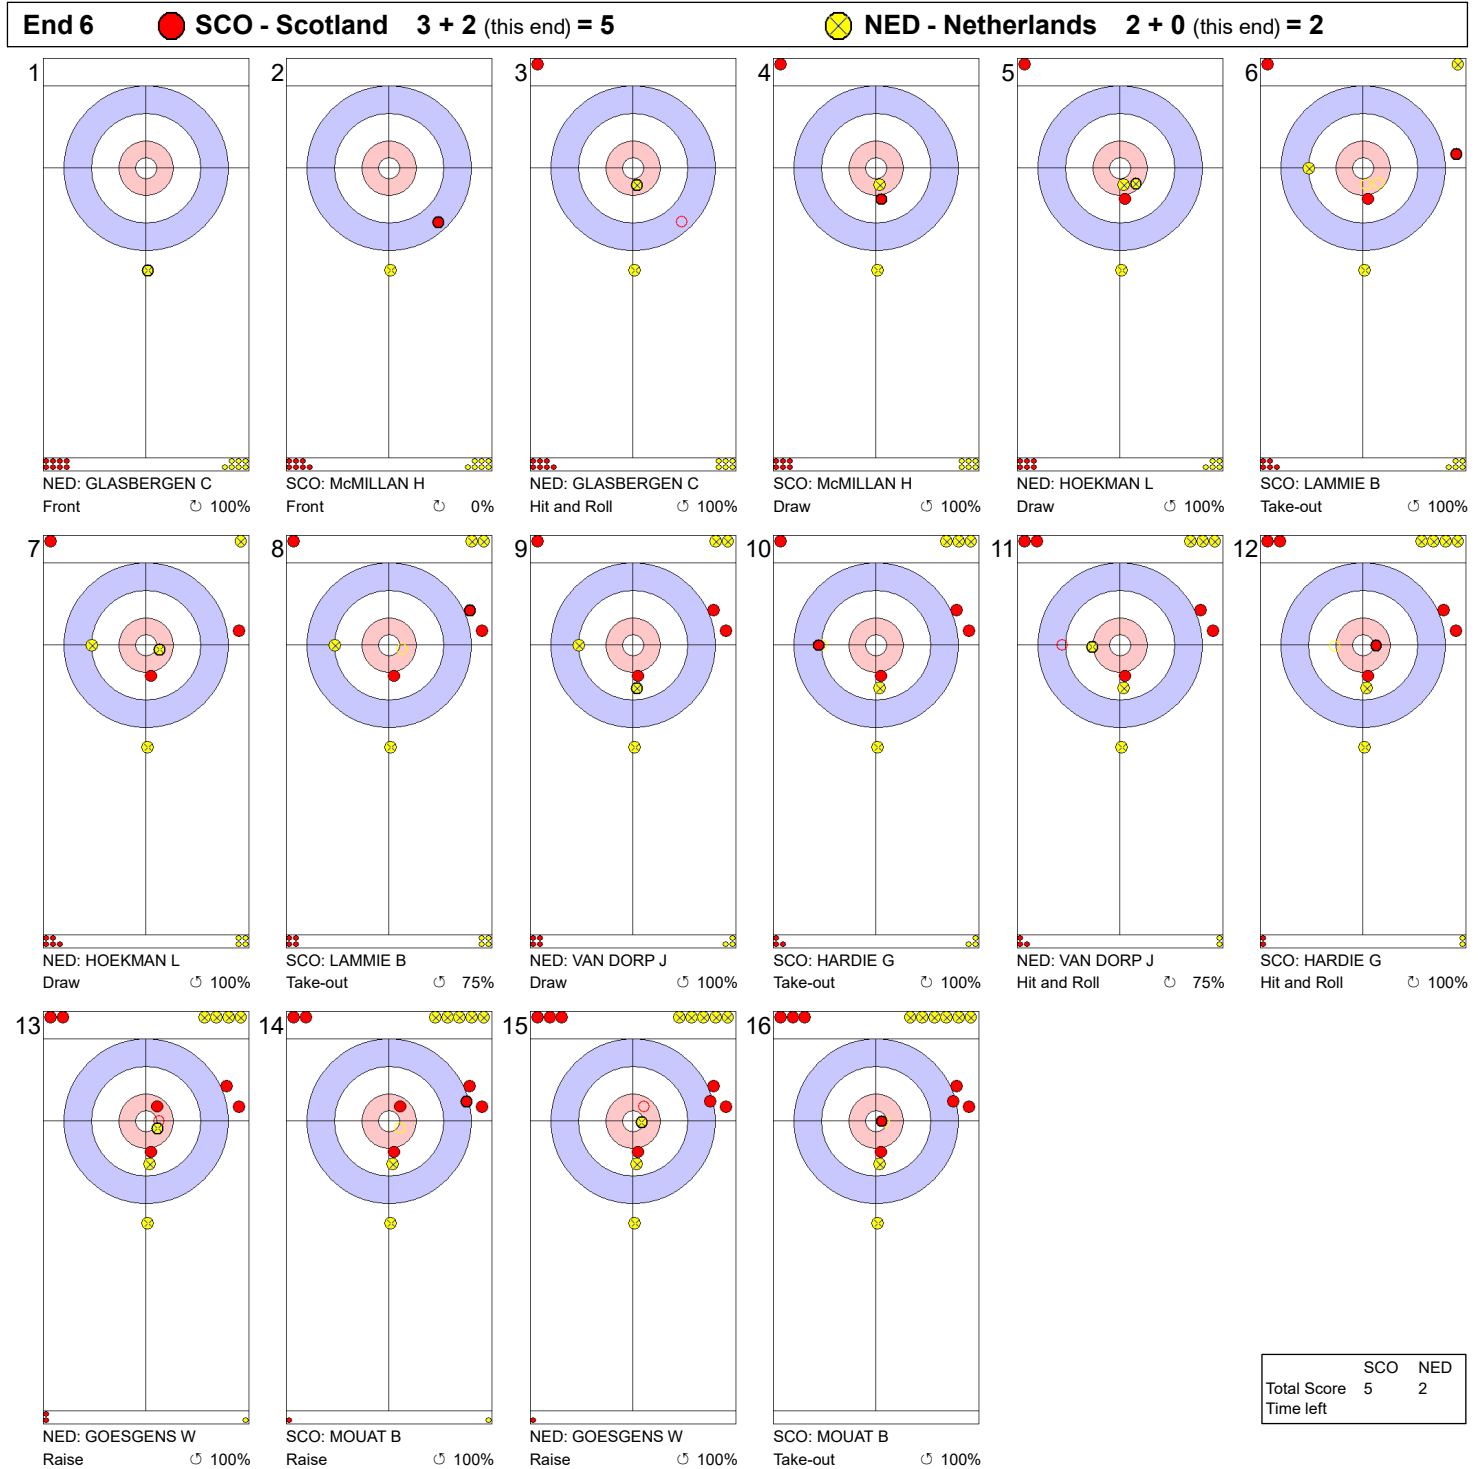

SAT 3 APR 2021
 Start Time 9:00

Round Robin Session 4 - Sheet C

Game - Shot by Shot

Legend:
 ↻ Clockwise ↺ Counter-clockwise - Not considered

SAT 3 APR 2021
 Start Time 9:00

Round Robin Session 4 - Sheet C

Game - Shot by Shot

Legend:
 ↻ Clockwise ↺ Counter-clockwise - Not considered

SAT 3 APR 2021
 Start Time 9:00

Round Robin Session 4 - Sheet C

Game - Shot by Shot

Legend:
 ↻ Clockwise ↺ Counter-clockwise - Not considered

Game - Shot by Shot

Legend:
 ↻ Clockwise ↺ Counter-clockwise - Not considered