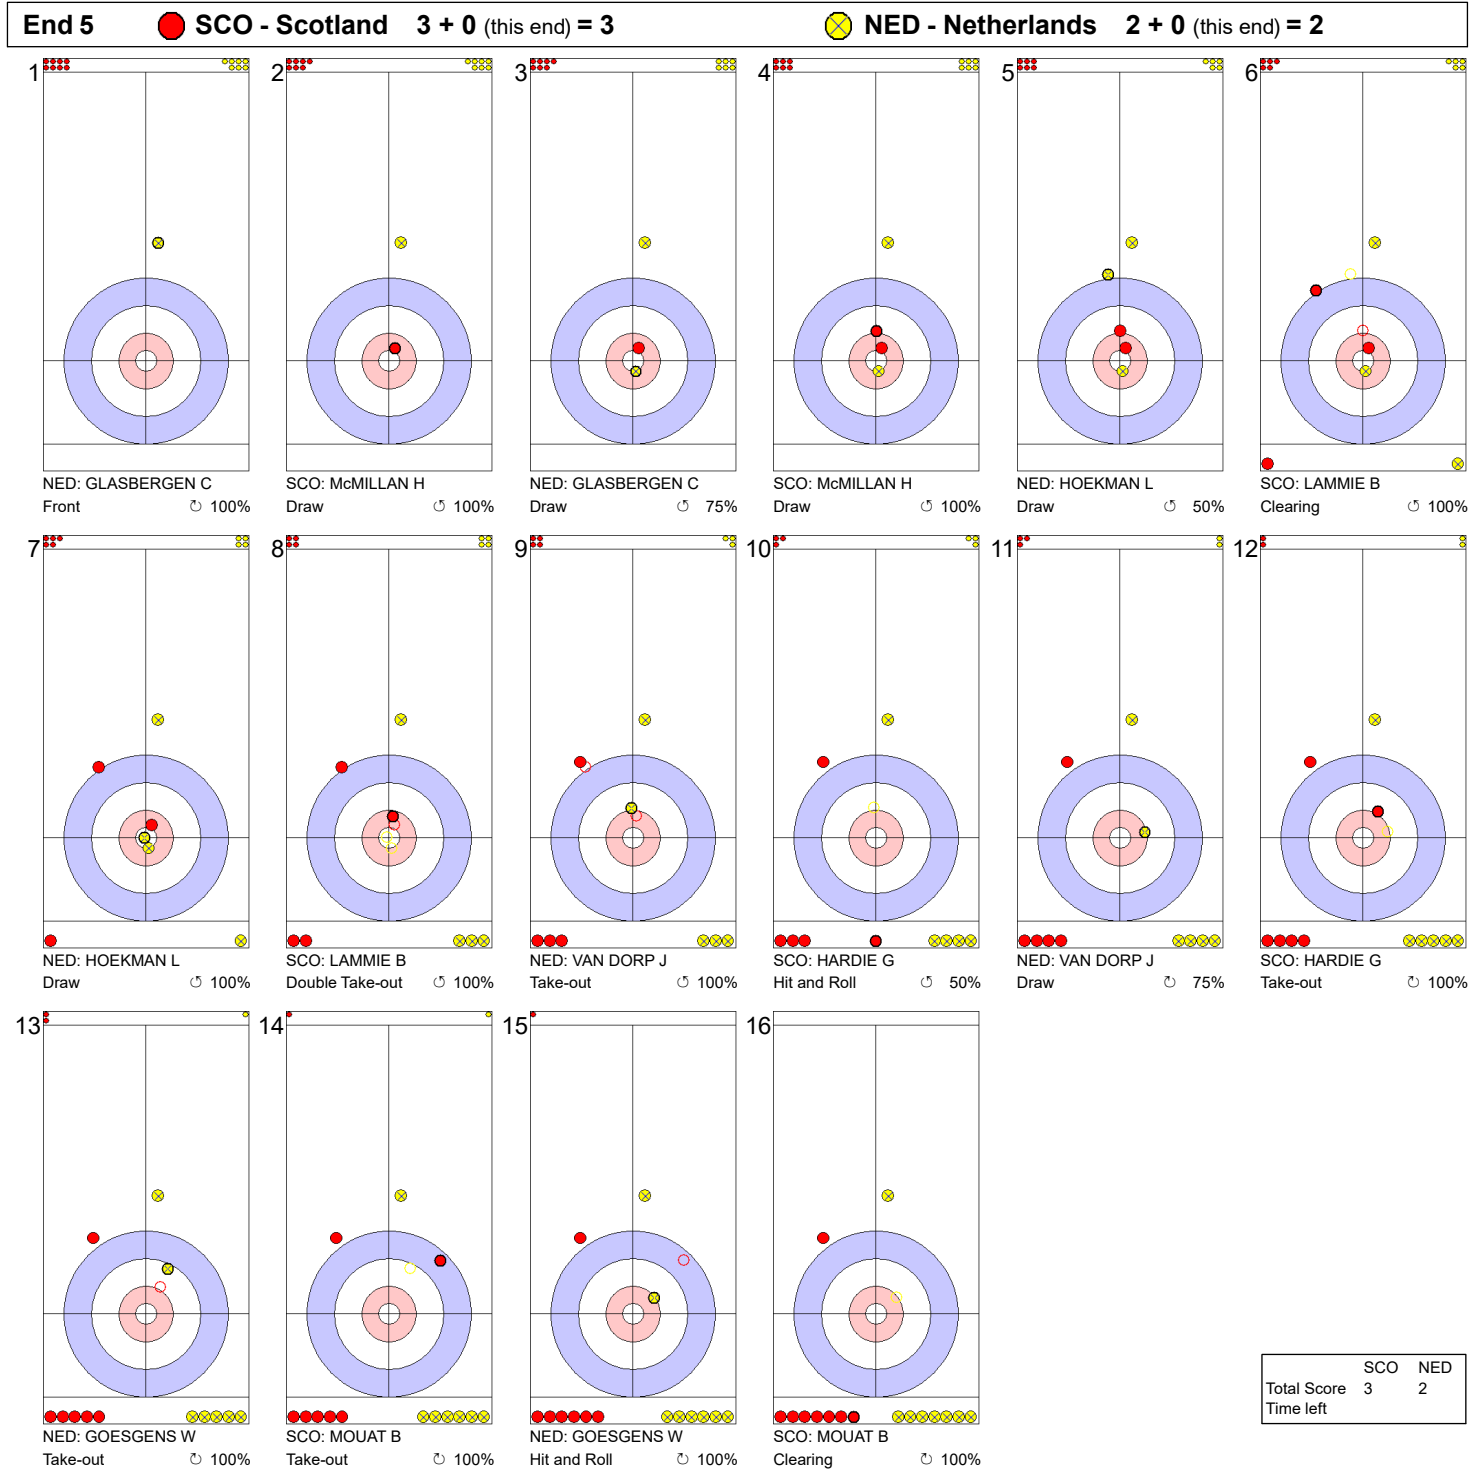

SAT 3 APR 2021
 Start Time 9:00

Round Robin Session 4 - Sheet C

Game - Shot by Shot

Legend:
 ↻ Clockwise ↺ Counter-clockwise - Not considered

SAT 3 APR 2021
 Start Time 9:00

Round Robin Session 4 - Sheet C

Game - Shot by Shot

Legend:
 ↻ Clockwise ↺ Counter-clockwise - Not considered

SAT 3 APR 2021
 Start Time 9:00

Round Robin Session 4 - Sheet C

Game - Shot by Shot

Legend:
 ↻ Clockwise ↺ Counter-clockwise - Not considered

Game - Shot by Shot

Legend:
 ↻ Clockwise ↺ Counter-clockwise - Not considered