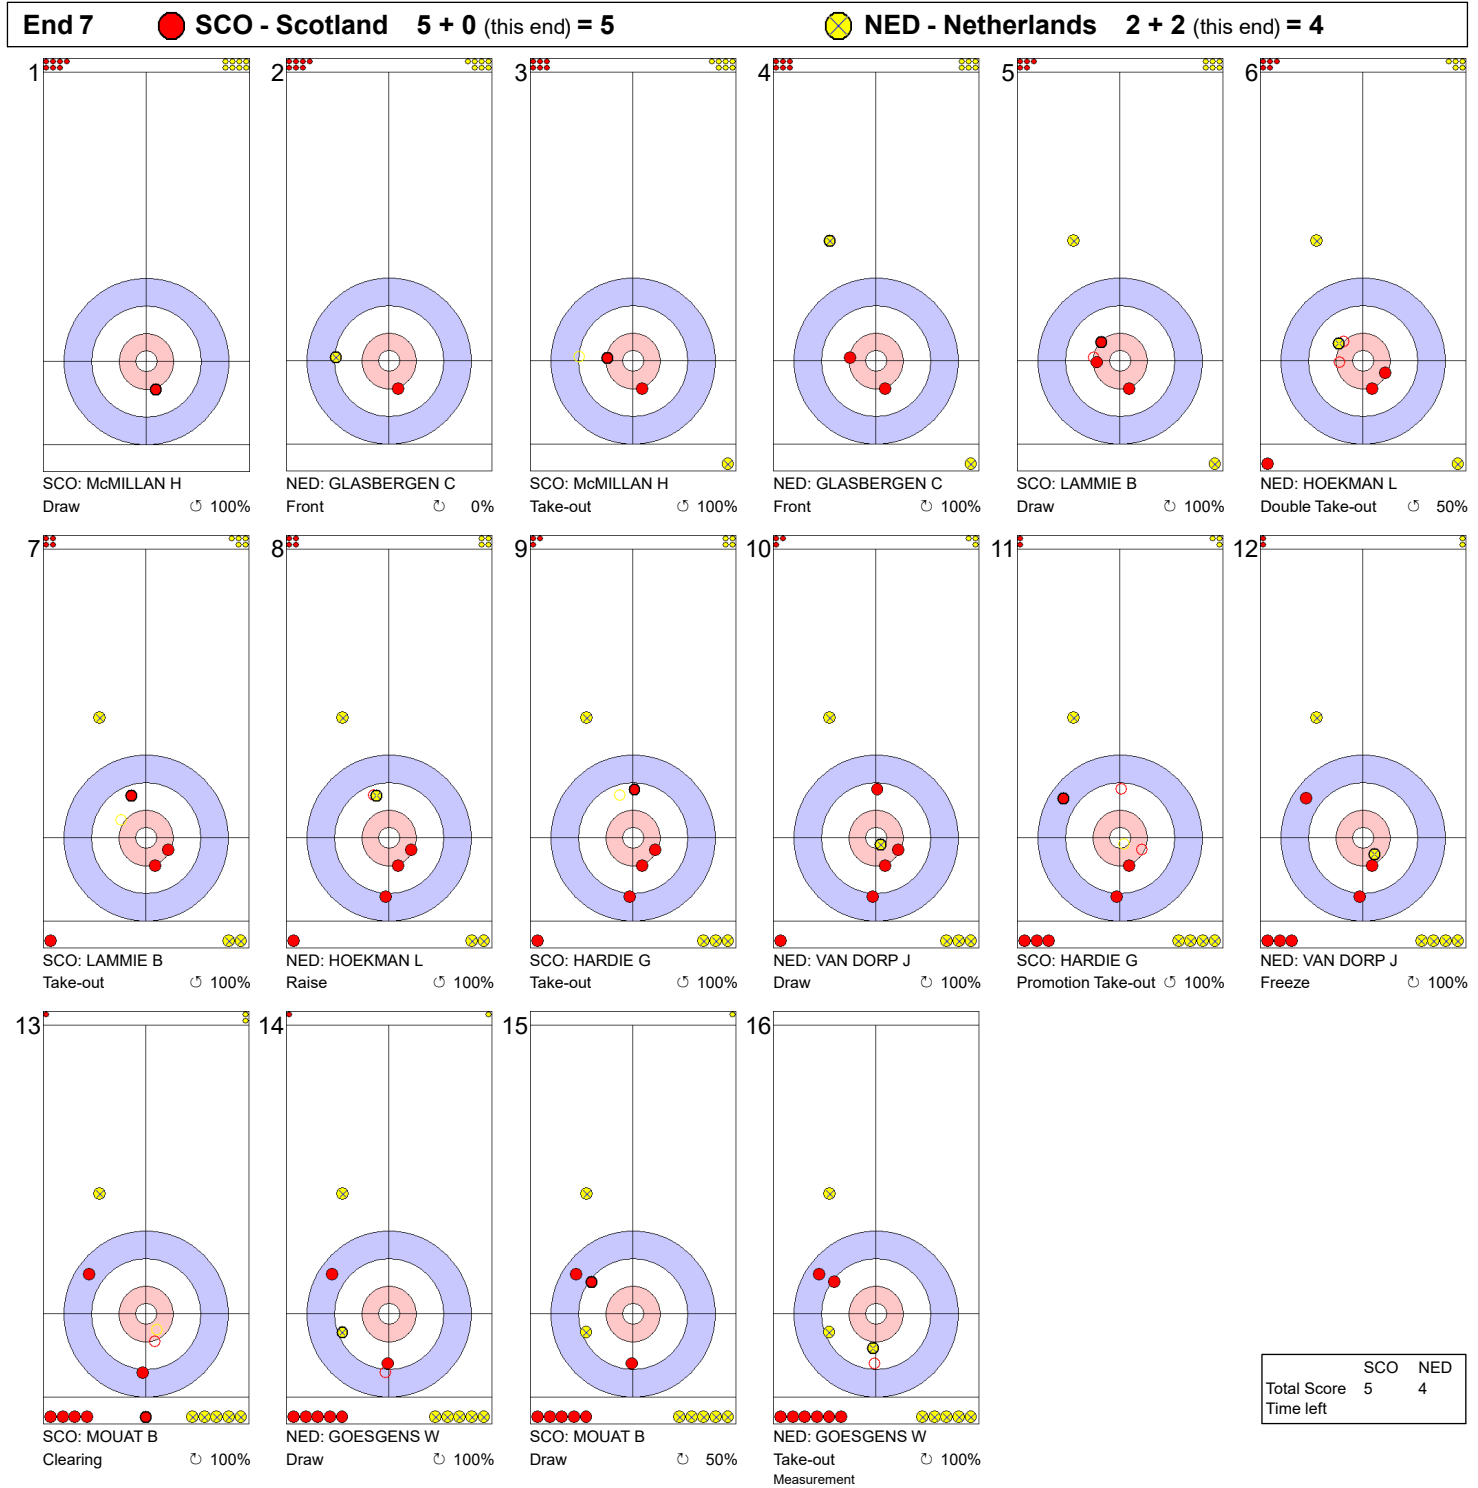

SAT 3 APR 2021
 Start Time 9:00

Round Robin Session 4 - Sheet C

Game - Shot by Shot

Legend:
 ↻ Clockwise ↺ Counter-clockwise - Not considered

SAT 3 APR 2021
 Start Time 9:00

Round Robin Session 4 - Sheet C

Game - Shot by Shot

Legend:
 ↻ Clockwise ↺ Counter-clockwise - Not considered

SAT 3 APR 2021
 Start Time 9:00

Round Robin Session 4 - Sheet C

Game - Shot by Shot

Legend:
 ↻ Clockwise ↺ Counter-clockwise - Not considered

Game - Shot by Shot

Legend:
 ↻ Clockwise ↺ Counter-clockwise - Not considered