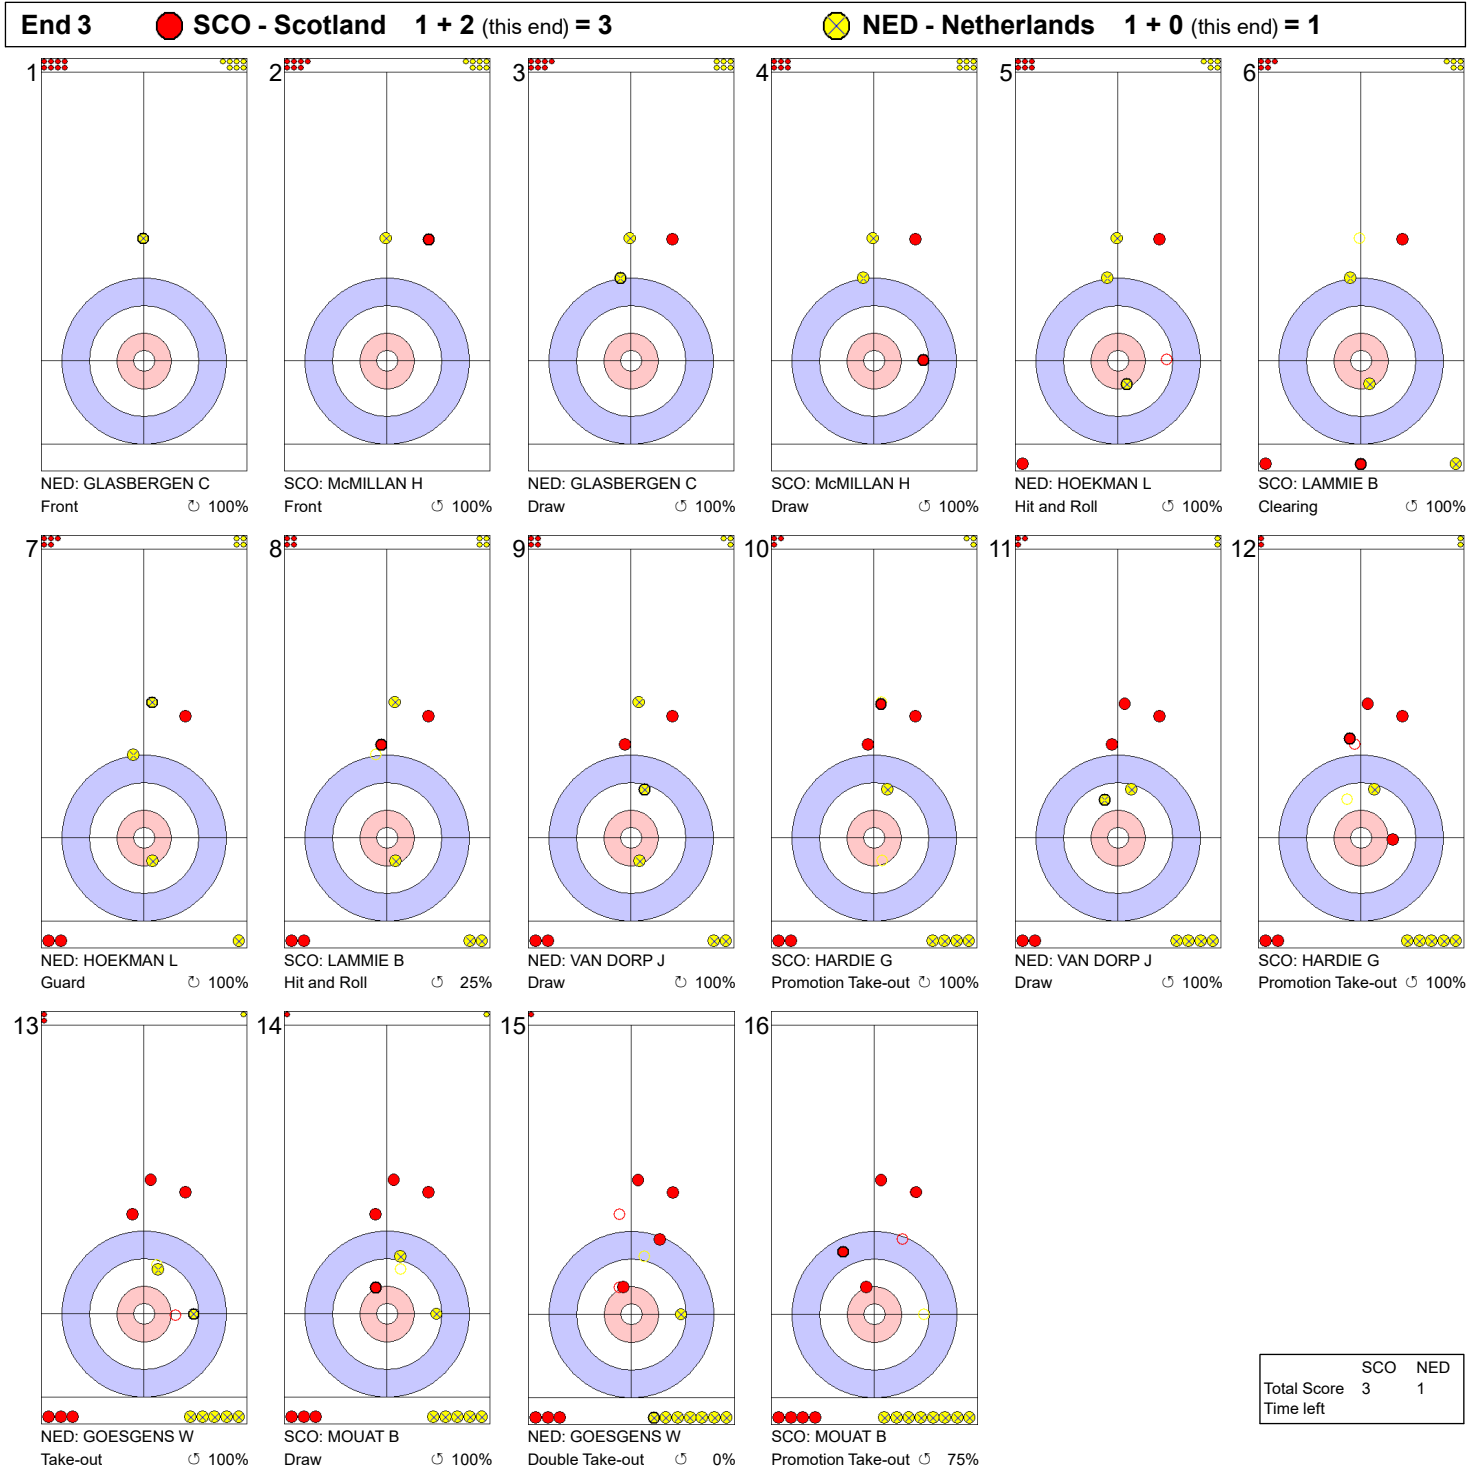

Game - Shot by Shot

Legend:
 ↻ Clockwise ↺ Counter-clockwise - Not considered

SAT 3 APR 2021
 Start Time 9:00

Round Robin Session 4 - Sheet C

Game - Shot by Shot

Legend:
 ↻ Clockwise ↺ Counter-clockwise - Not considered

SAT 3 APR 2021
 Start Time 9:00

Round Robin Session 4 - Sheet C

Game - Shot by Shot

Legend:
 ↻ Clockwise ↺ Counter-clockwise - Not considered

SAT 3 APR 2021
 Start Time 9:00

Round Robin Session 4 - Sheet C

Game - Shot by Shot

Legend:
 ↻ Clockwise ↺ Counter-clockwise - Not considered